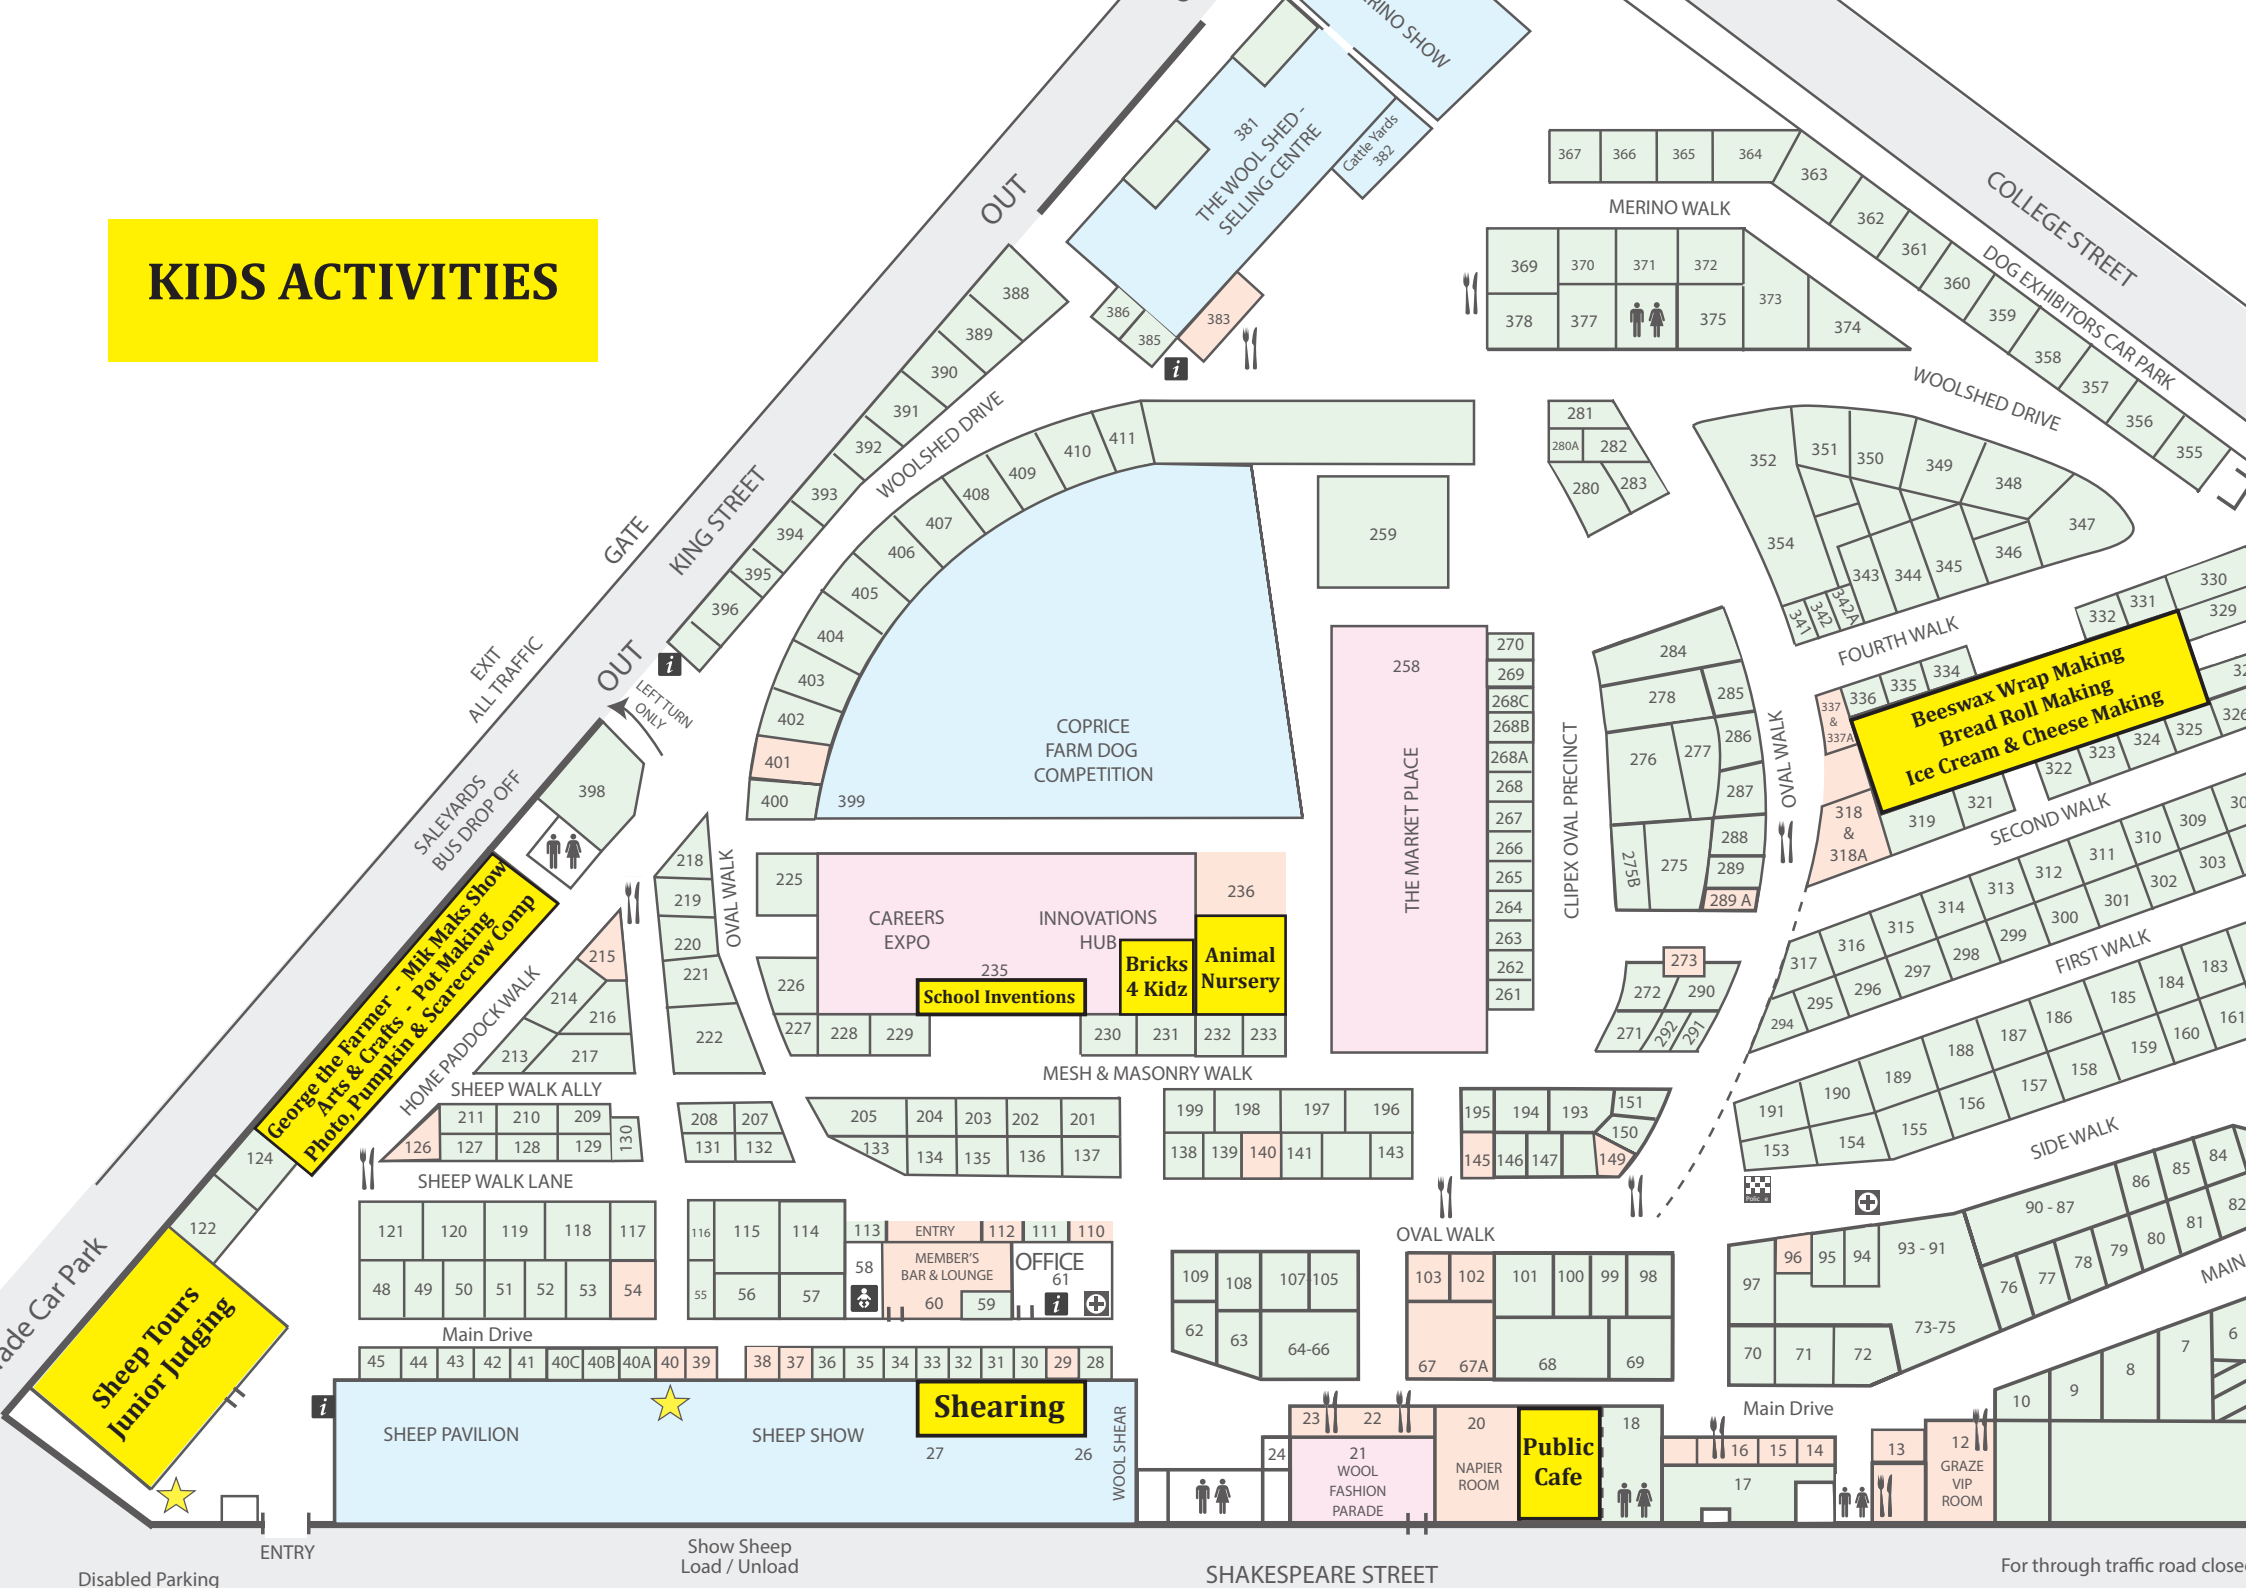

The Kids Muster Trail

All activities are FREE!
For ages 0-18

Parents are welcome to join in.

**If you haven't booked a place,
please ask if there are free
spaces at each activity upon arrival.**

KIDS ACTIVITIES

George the Farmer - Milk Making Show
Arts & Crafts - Pot Making
Photo, Pumpkin & Scarecrow Comp

Sheep Tours
Junior Judging

Beeswax Wrap Making
Bread Roll Making
Ice Cream & Cheese Making

School Inventions **Bricks 4 Kidz** **Animal Nursery**

Shearing

Public Cafe

Disabled Parking

ENTRY

Show Sheep Load / Unload

SHAKESPEARE STREET

For through traffic road closed