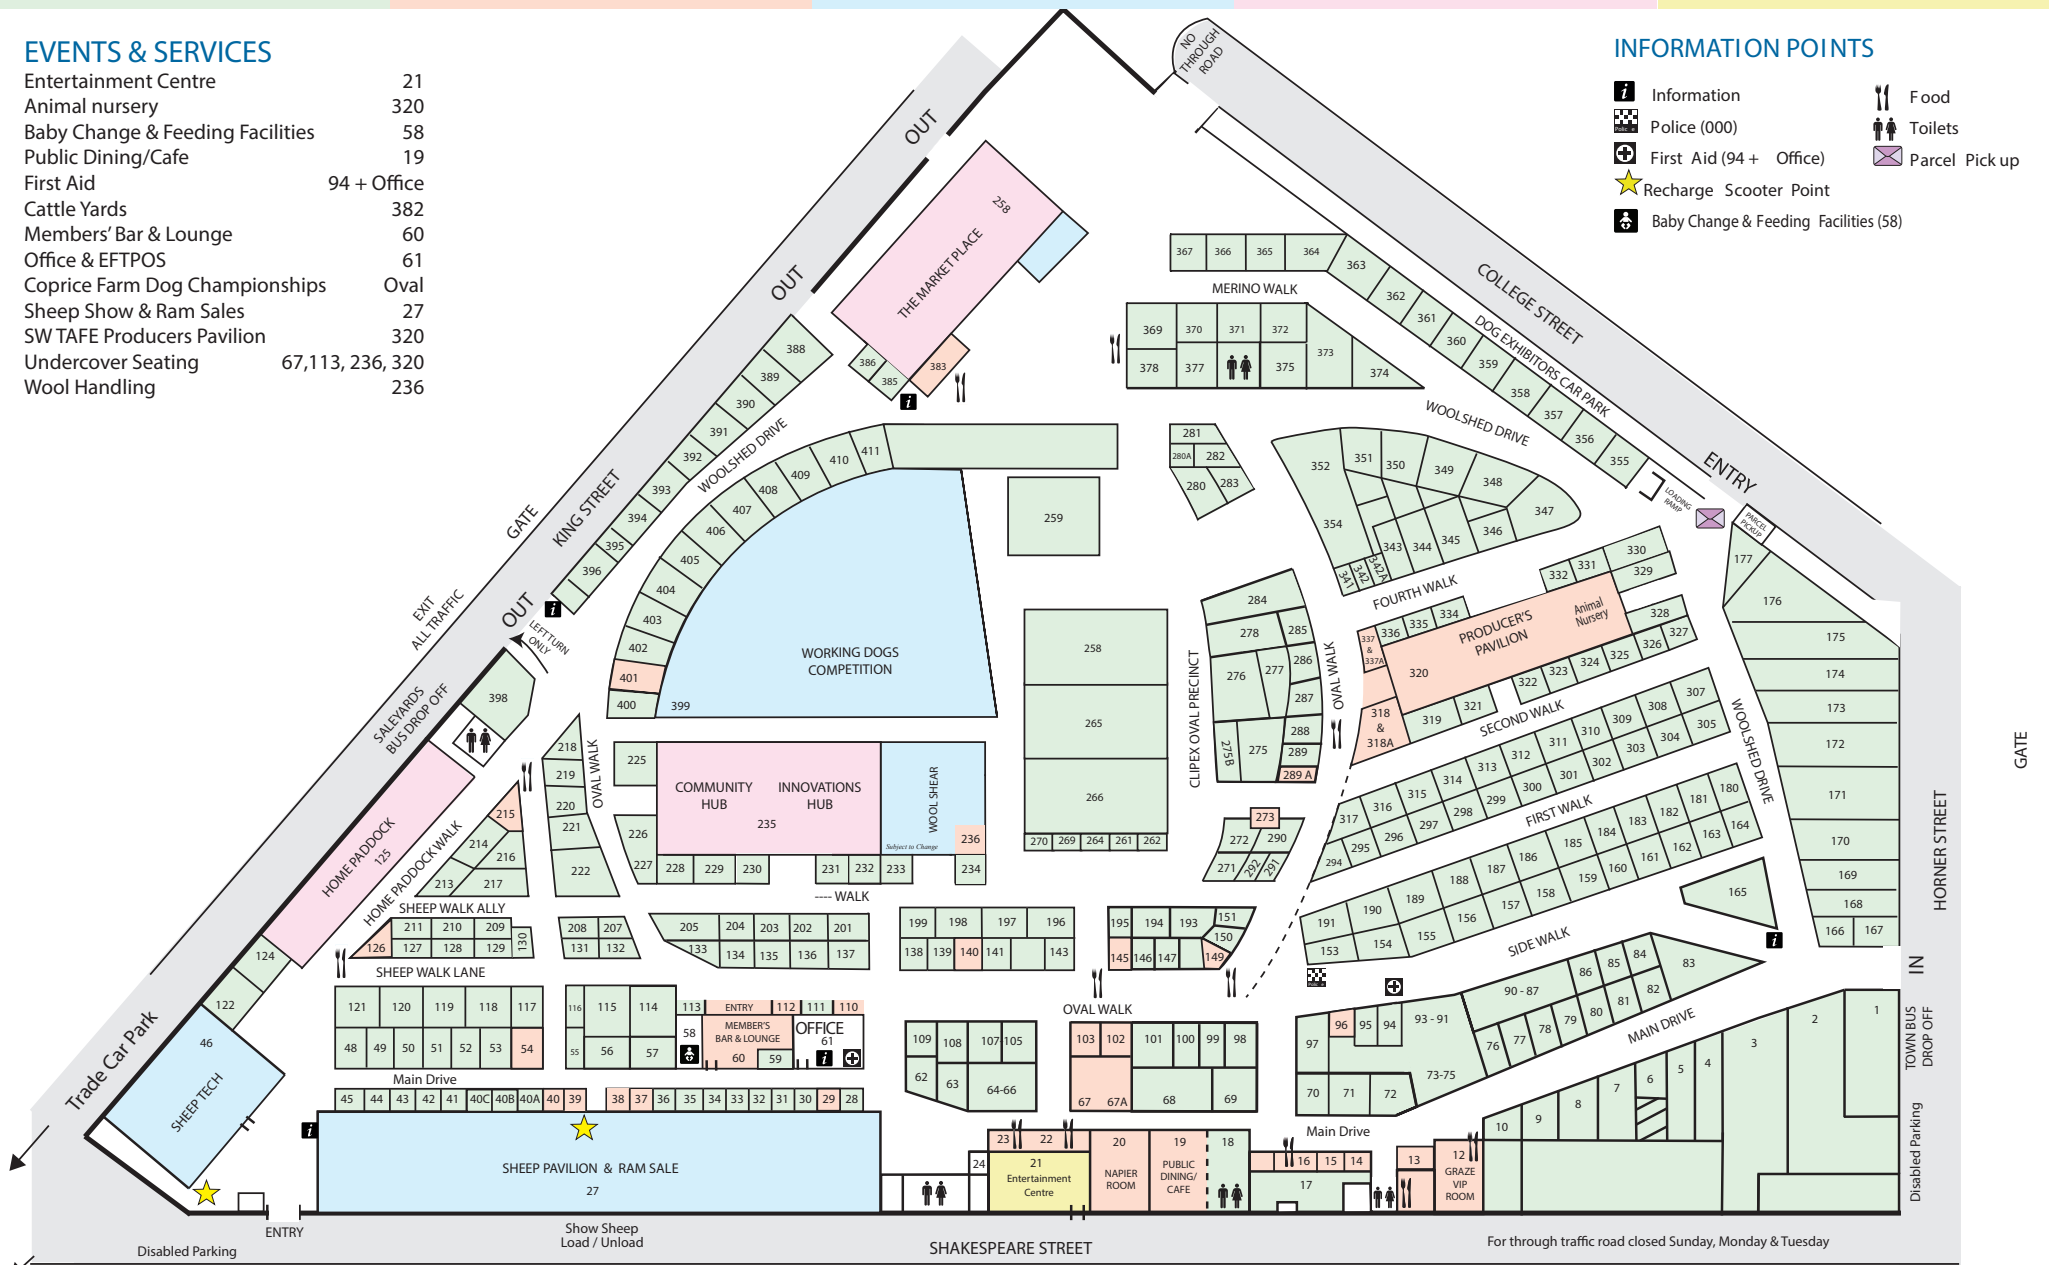

### EVENTS & SERVICES

Entertainment Centre	21
Animal nursery	320
Baby Change & Feeding Facilities	58
Public Dining/Cafe	19
First Aid	94 + Office
Cattle Yards	382
Members' Bar & Lounge	60
Office & EFTPOS	61
Coprice Farm Dog Championships	Oval
Sheep Show & Ram Sales	27
SW TAFE Producers Pavilion	320
Undercover Seating	67,113, 236, 320
Wool Handling	236

### INFORMATION POINTS

-  Information
-  Police (000)
-  First Aid (94 + Office)
-  Recharge Scooter Point
-  Baby Change & Feeding Facilities (58)
-  Food
-  Toilets
-  Parcel Pick up

Car passes will be required from Saturday morning  
 Tickets & car passes from 6.00am Sunday

For through traffic road closed Sunday, Monday & Tuesday