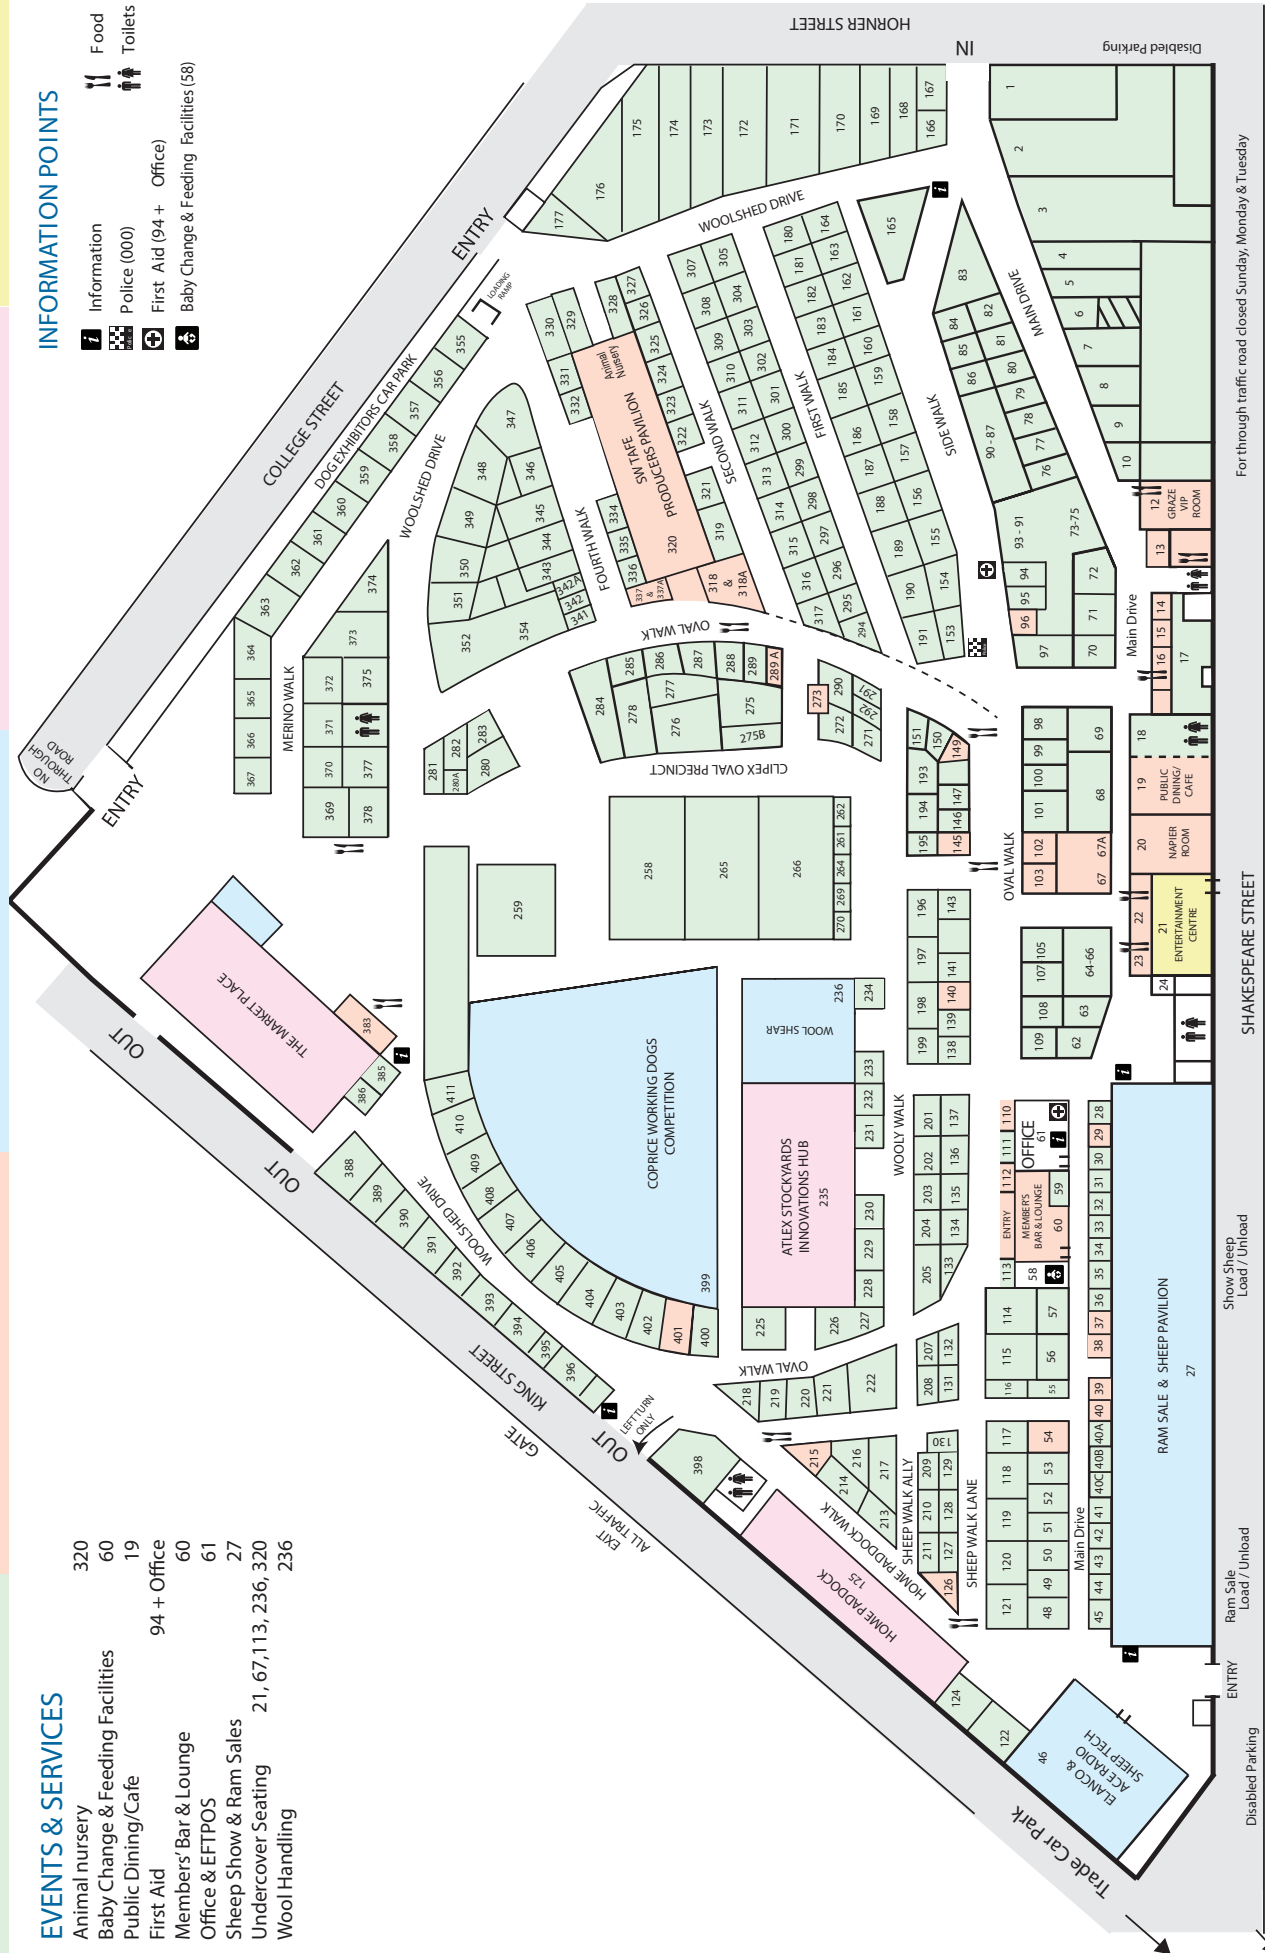

**EVENTS & SERVICES**

- Animal nursery 320
- Baby Change & Feeding Facilities 60
- Public Dining/Cafe 19
- First Aid 94 + Office
- Members' Bar & Lounge 60
- Office & EFTPOS 61
- Sheep Show & Ram Sales 27
- Undercover Seating 21, 67, 113, 236, 320
- Wool Handling 236

**INFORMATION POINTS**

- Information
- Police (000)
- First Aid (94 + Office)
- Baby Change & Feeding Facilities (58)
- Food
- Toilets

Car passes will be required from Saturday morning  
 Tickets & car passes from 6.00am Sunday

For through traffic road closed Sunday, Monday & Tuesday

Show Sheep Load / Unload

Ram Sale Load / Unload

Disabled Parking

GATE

GATE